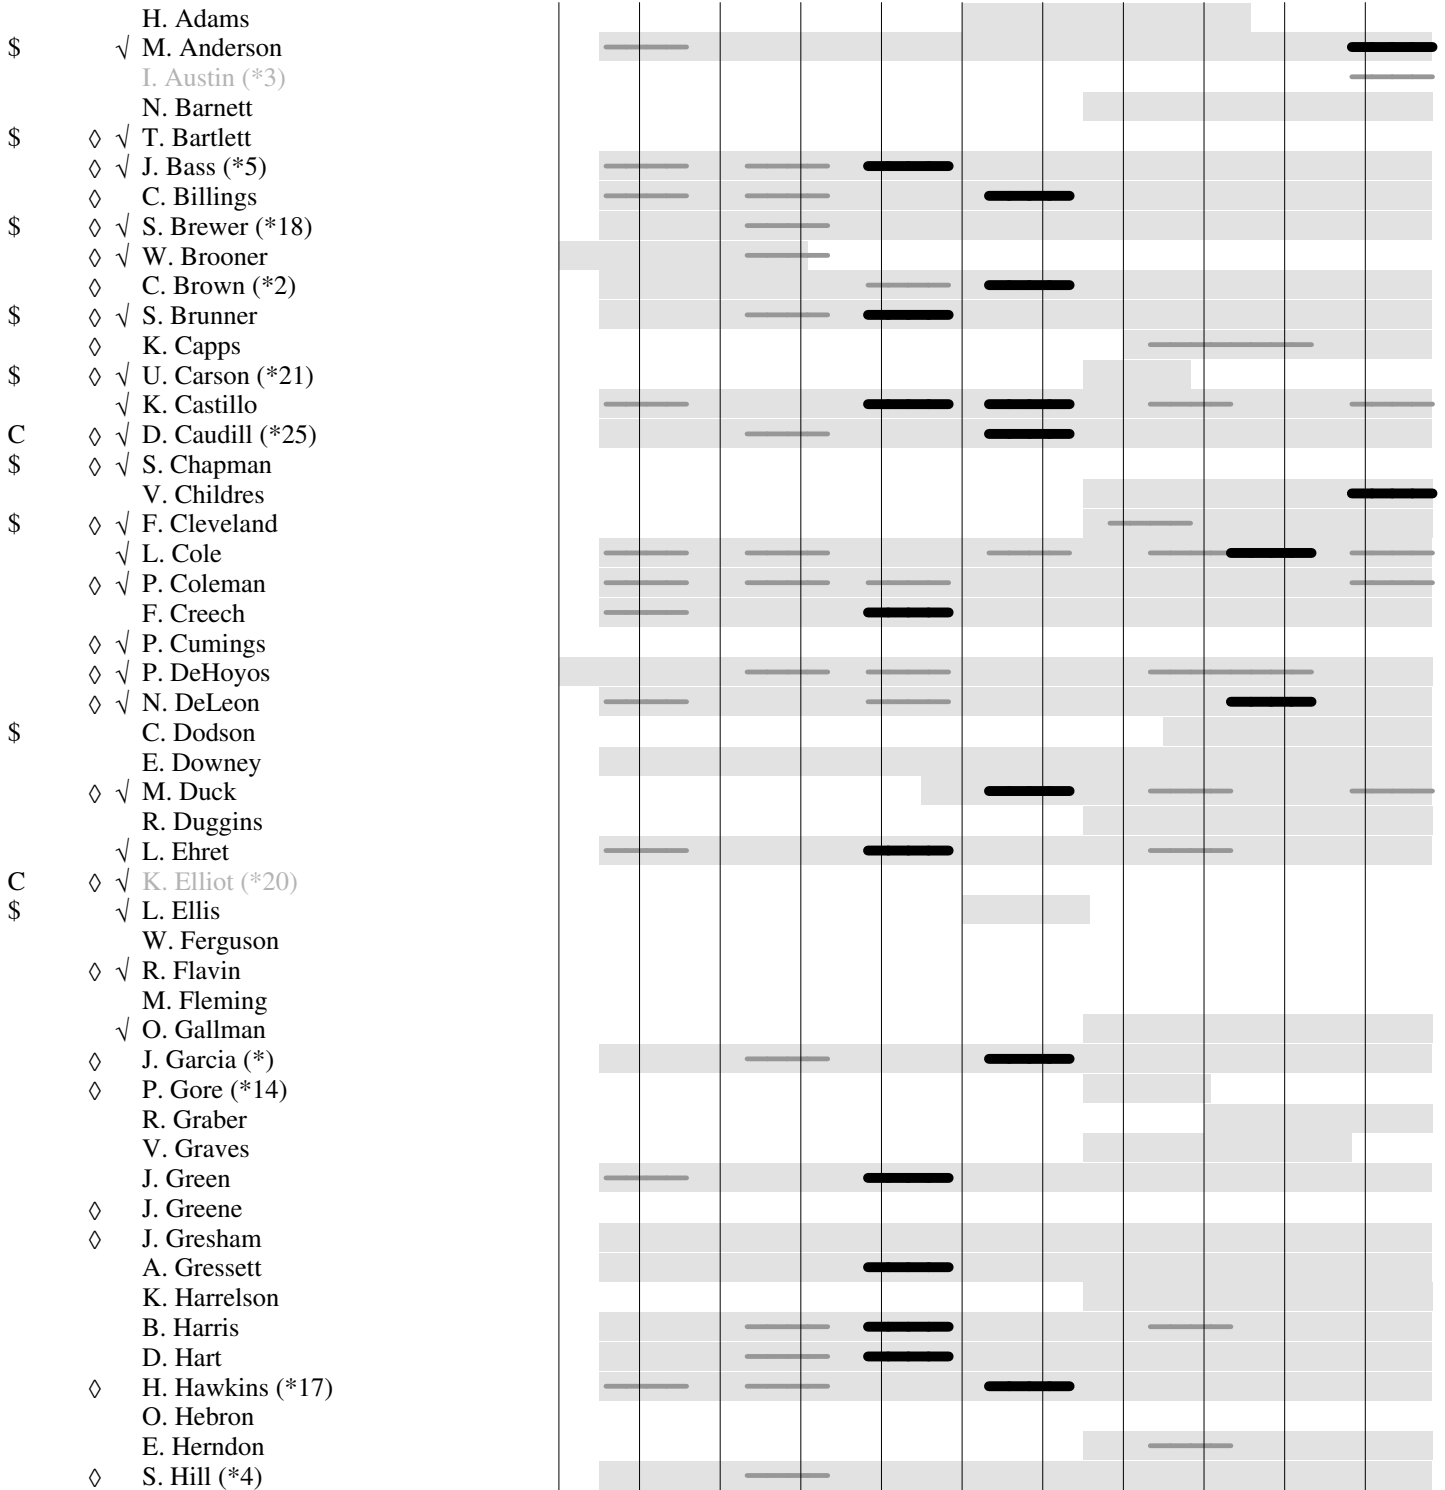

Judge Usage

Friday, 12/06/02

noon 1:00 2:00 3:00 4:00 5:00 6:00 7:00 8:00 9:00 10:00

Judge Usage

Friday, 12/06/02

noon 1:00 2:00 3:00 4:00 5:00 6:00 7:00 8:00 9:00 10:00

Judge Usage

Friday, 12/06/02

noon 1:00 2:00 3:00 4:00 5:00 6:00 7:00 8:00 9:00 10:00